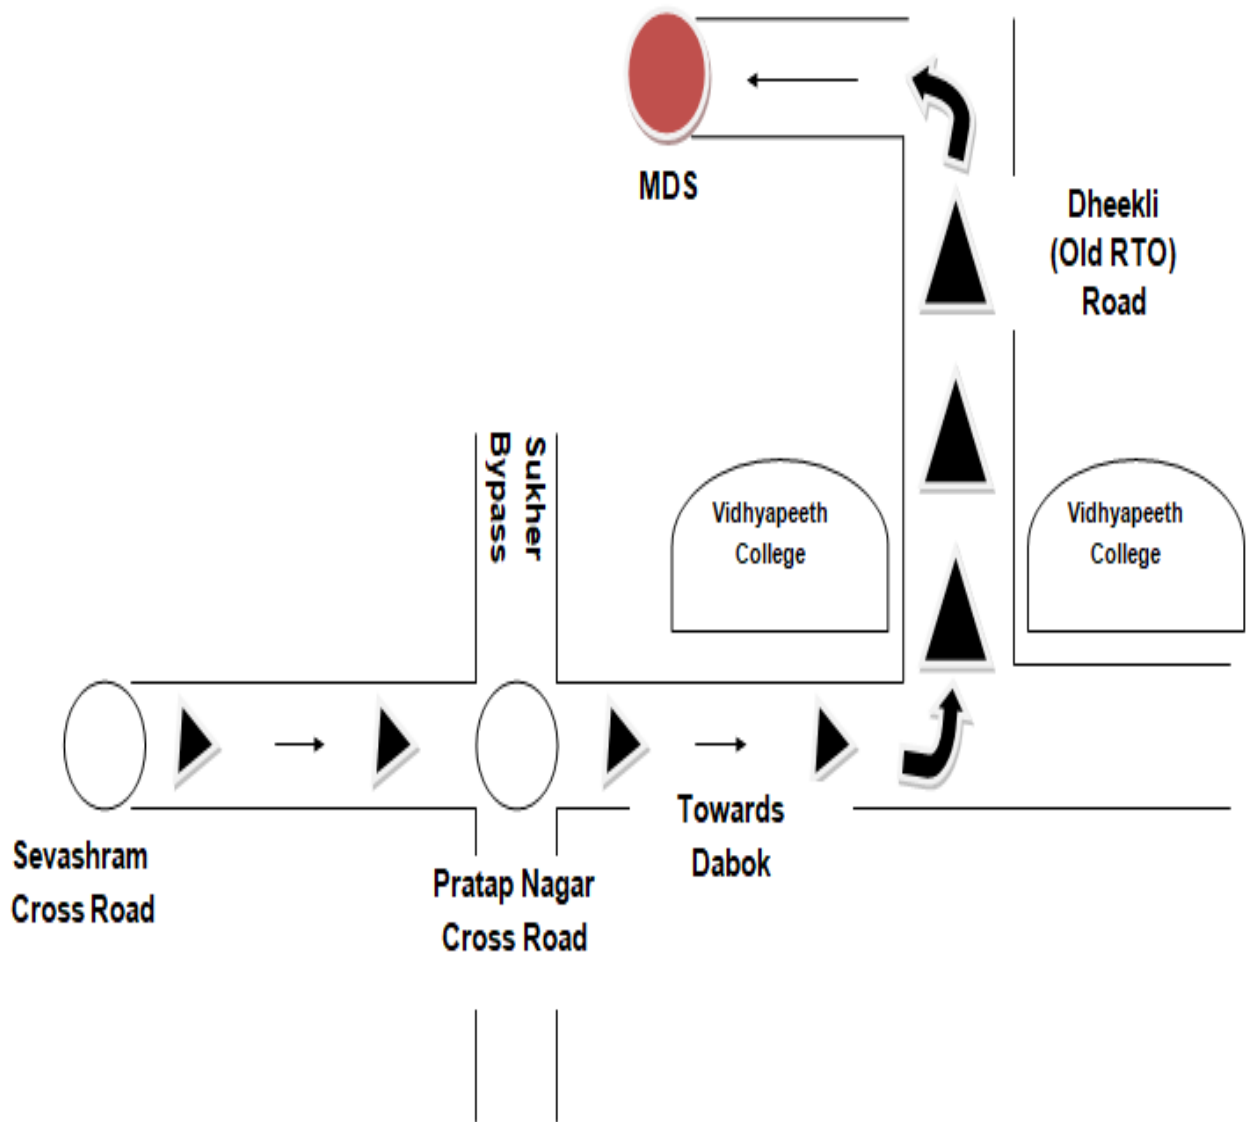

BEST WISHES FOR AISSCE CHEMISTRY BOARD PRACTICAL 2025-26

MDS Senior Secondary School

A Co - EDUCATIONAL C.B.S.E. AFFILIATED (VIDE No. 1730240) INSTITUTION

HO.: MDS Campus, MDS Road, Hiran Magri, Sec. 3, Udaipur | Ph:- +91 8003113115 | Extn.: Dheekli (Old R.T.O.) Road, Pratap nagar, Udaipur